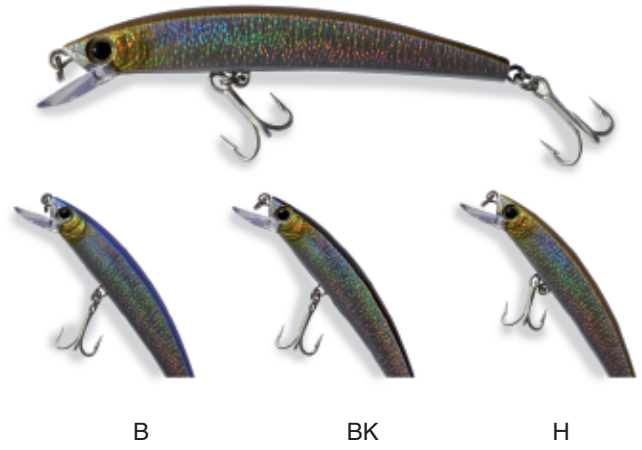

425805105 - DTD Popper - 50201

425806130 - DTD max Gira 130 - 50021

425807110 - DTD Turbo papalina 110 - 50222

425808110 - DTD Crystal Gavun 110 - 50032