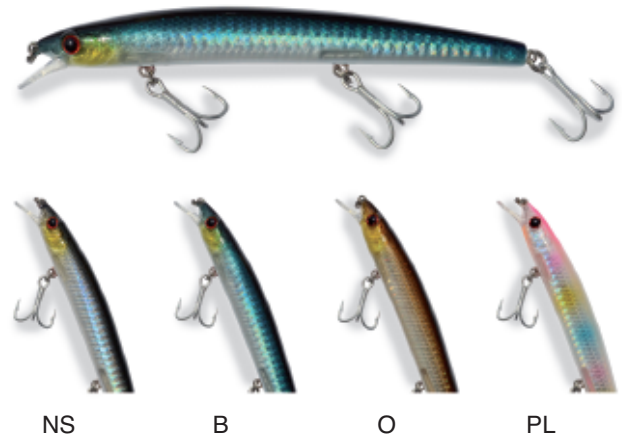

425806130 - DTD max Gira 130 - 50021