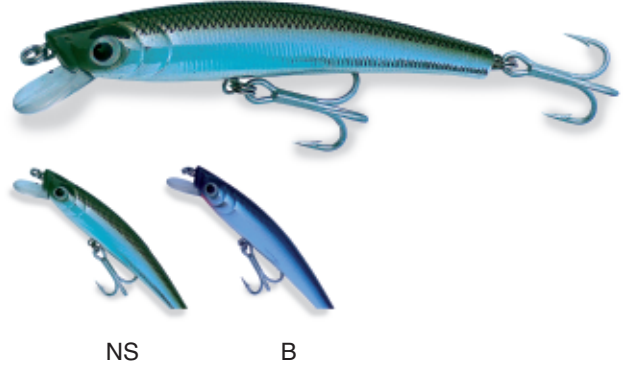

425810050 - DTD Gavun 50F - 50081

425811050 - DTD Gavun 50S - 50082

425810070 - DTD Gavun 70F - 50083

425811070 - DTD Gavun 70S - 50084

425810080 - DTD Gavun 80F - 50085

425811080 - DTD Gavun 80S - 50086

425810090 - DTD Gavun 90F - 50087

425811090 - DTD Gavun 90S - 50088

NS B