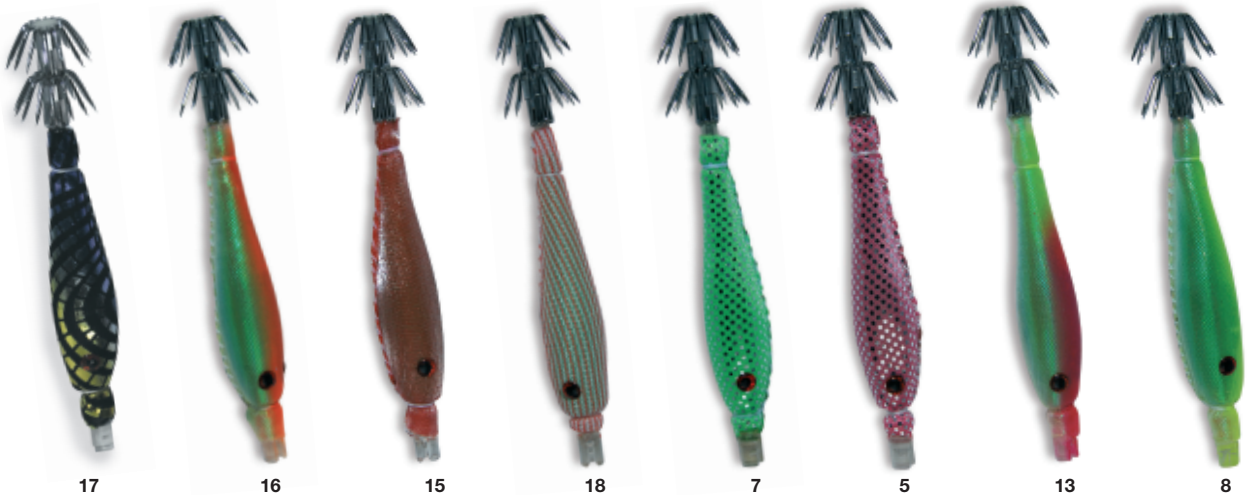

Camor Totanara "SILICON"

425030 - cm. 7

425028 - cm. 9

425029 - cm. 11