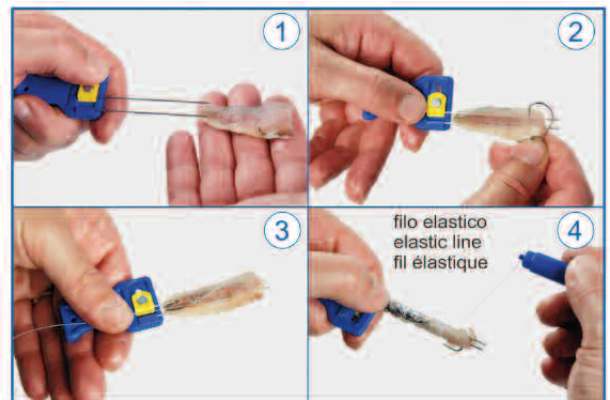

240090 - Art. 712 STONFO - BAITING TWIN NEEDLE Adjustable